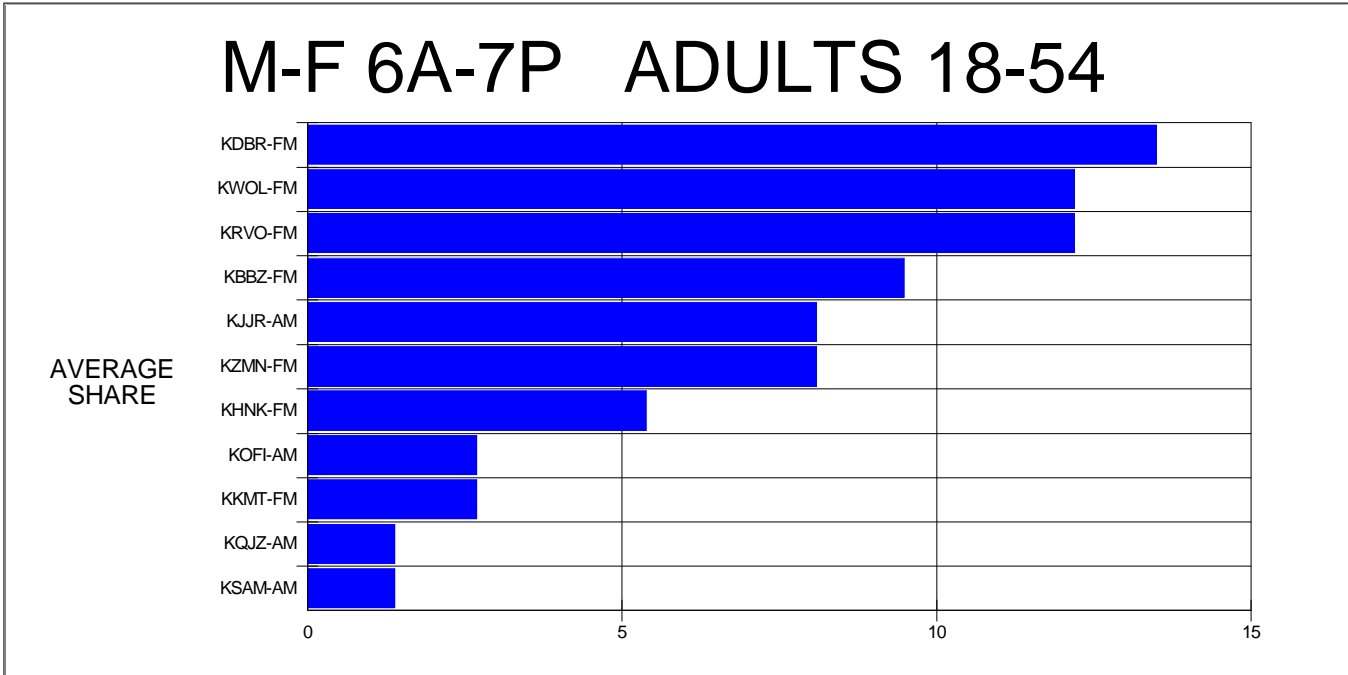

KALISPELL-FLATHEAD VALLEY MT
FALL 2010 ARBITRON Maximi$er (less than 1 year standard)

M-F 6A-7P
ADULTS 18-54 --- Population/Sample:43,900/193
Using Maximi$er: FLATHEAD, MT
Selected Stations Ranked by: AVERAGE SHARE

STATIONS	FORMAT	AVG SHR
1 KDBR-FM	Country	13.5%
2 KWOL-FM	Oldies	12.2%
tie KRVO-FM	Album Adult Alternative	12.2%
4 KBBZ-FM	Classic Rock	9.5%
5 KJJR-AM	News Talk Information	8.1%
tie KZMN-FM	Classic Rock	8.1%
7 KHNK-FM	Country	5.4%
8 KOFI-AM	News Talk Information	2.7%
9 KKMT-FM	Hot Adult Contemporary	2.7%
tie KQJZ-AM	New Ac (nac)/smooth Jazz	1.4%
tie KSAM-AM	All Sports	1.4%
MARKET LEVEL:		

Note: Maximi$er Geography: FLATHEAD.