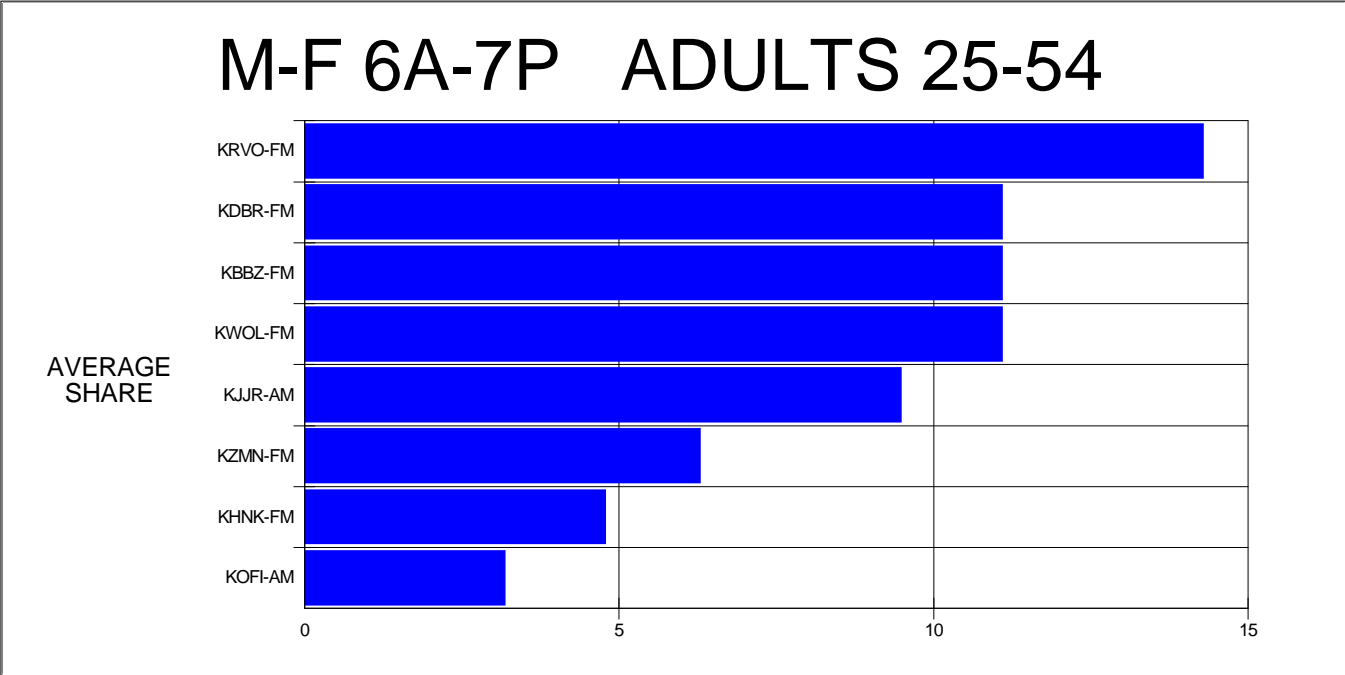

KALISPELL-FLATHEAD VALLEY MT
FALL 2010 ARBITRON MaximiSer (less than 1 year standard)

M-F 6A-7P
ADULTS 25-54 --- Population/Sample:36,000/163
 Using MaximiSer: FLATHEAD, MT
Selected Stations Ranked by: AVERAGE SHARE

STATIONS	FORMAT	AVG SHR
1 KRVO-FM	Album Adult Alternative	14.3%
2 KDBR-FM	Country	11.1%
tie KBBZ-FM	Classic Rock	11.1%
tie KWOL-FM	Oldies	11.1%
5 KJJR-AM	News Talk Information	9.5%
6 KZMN-FM	Classic Rock	6.3%
7 KHNK-FM	Country	4.8%
tie KOFI-AM	News Talk Information	3.2%
MARKET LEVEL:		