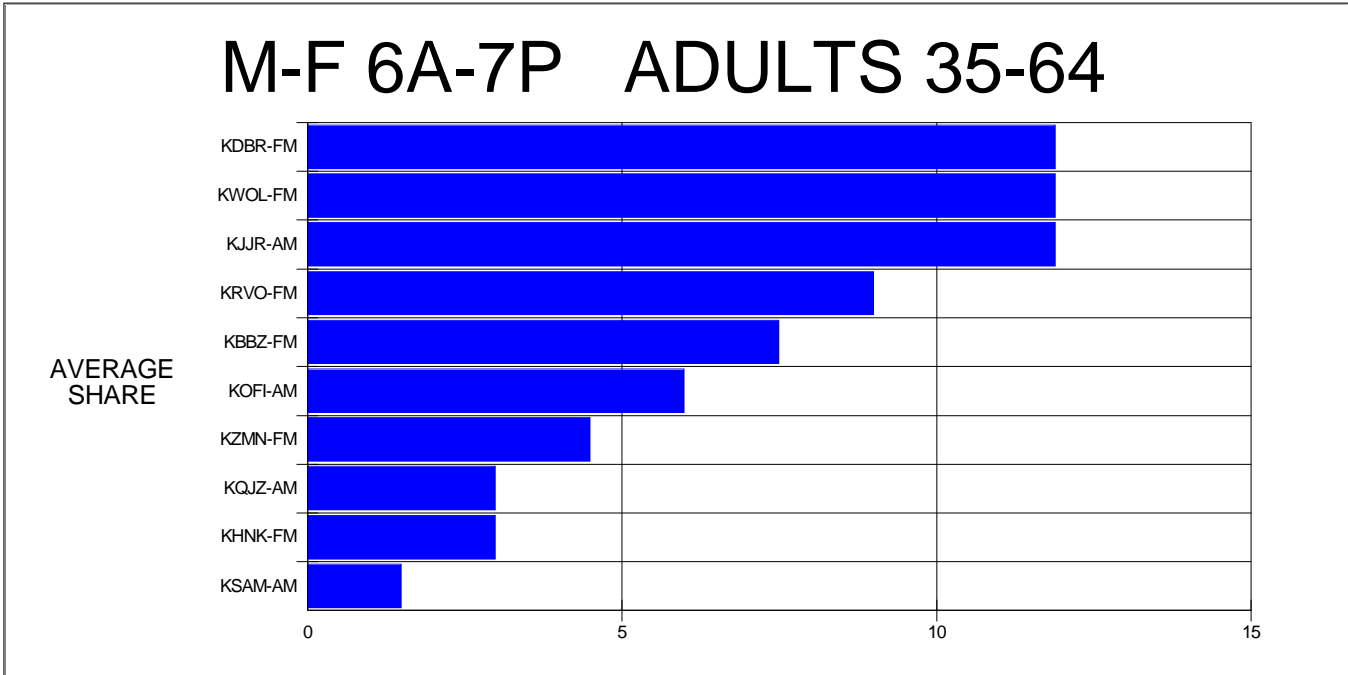

KALISPELL-FLATHEAD VALLEY MT
FALL 2010 ARBITRON MaximiSer (less than 1 year standard)

M-F 6A-7P
ADULTS 35-64 --- Population/Sample:35,500/216
Using MaximiSer: FLATHEAD, MT
Selected Stations Ranked by: AVERAGE SHARE

STATIONS	FORMAT	AVG SHR
1 KDBR-FM	Country	11.9%
tie KWOL-FM	Oldies	11.9%
tie KJJR-AM	News Talk Information	11.9%
4 KRVO-FM	Album Adult Alternative	9.0%
5 KBBZ-FM	Classic Rock	7.5%
6 KOFI-AM	News Talk Information	6.0%
7 KZMN-FM	Classic Rock	4.5%
tie KQJZ-AM	New Ac (nac)/smooth Jazz	3.0%
tie KHNK-FM	Country	3.0%
10 KSAM-AM	All Sports	1.5%
MARKET LEVEL:		

Note: MaximiSer Geography: FLATHEAD.