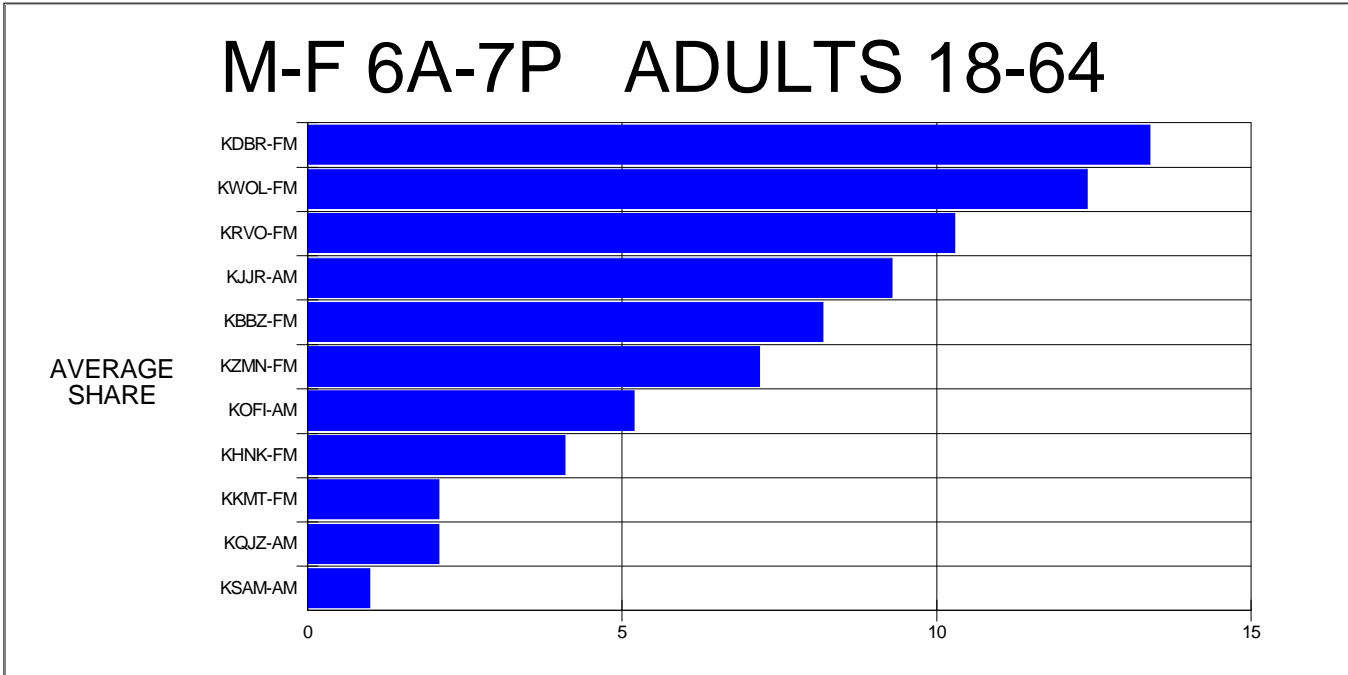

KALISPELL-FLATHEAD VALLEY MT
FALL 2010 ARBITRON Maximi$er (less than 1 year standard)

M-F 6A-7P
ADULTS 18-64 --- Population/Sample:56,700/301
Using Maximi$er: FLATHEAD, MT
Selected Stations Ranked by: AVERAGE SHARE

STATIONS	FORMAT	AVG SHR
1 KDBR-FM	Country	13.4%
2 KWOL-FM	Oldies	12.4%
3 KRVO-FM	Album Adult Alternative	10.3%
4 KJJR-AM	News Talk Information	9.3%
5 KBBZ-FM	Classic Rock	8.2%
6 KZMN-FM	Classic Rock	7.2%
7 KOFI-AM	News Talk Information	5.2%
8 KHNK-FM	Country	4.1%
tie KKMT-FM	Hot Adult Contemporary	2.1%
10 KQJZ-AM	New Ac (nac)/smooth Jazz	2.1%
tie KSAM-AM	All Sports	1.0%
MARKET LEVEL:		

Note: Maximi$er Geography: FLATHEAD.